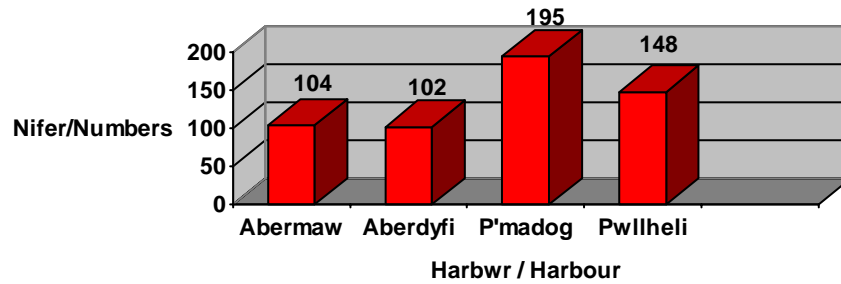

Darlun o ystadegau cychod ym mhob harbwr.

Analysis of boat statistics at each harbour.

Nifer o Gychod / Number of Boats