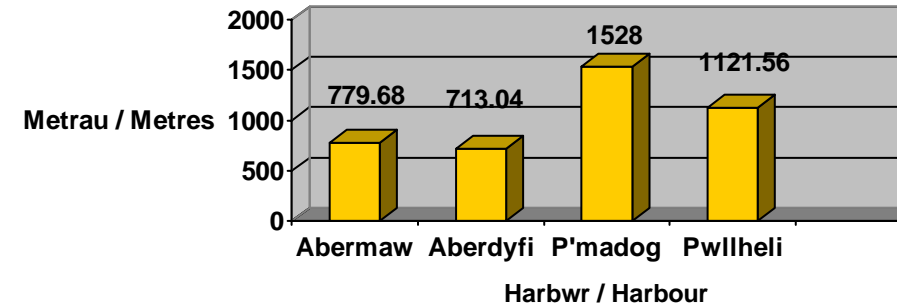

Cyfanswm Hyd / Total LOA